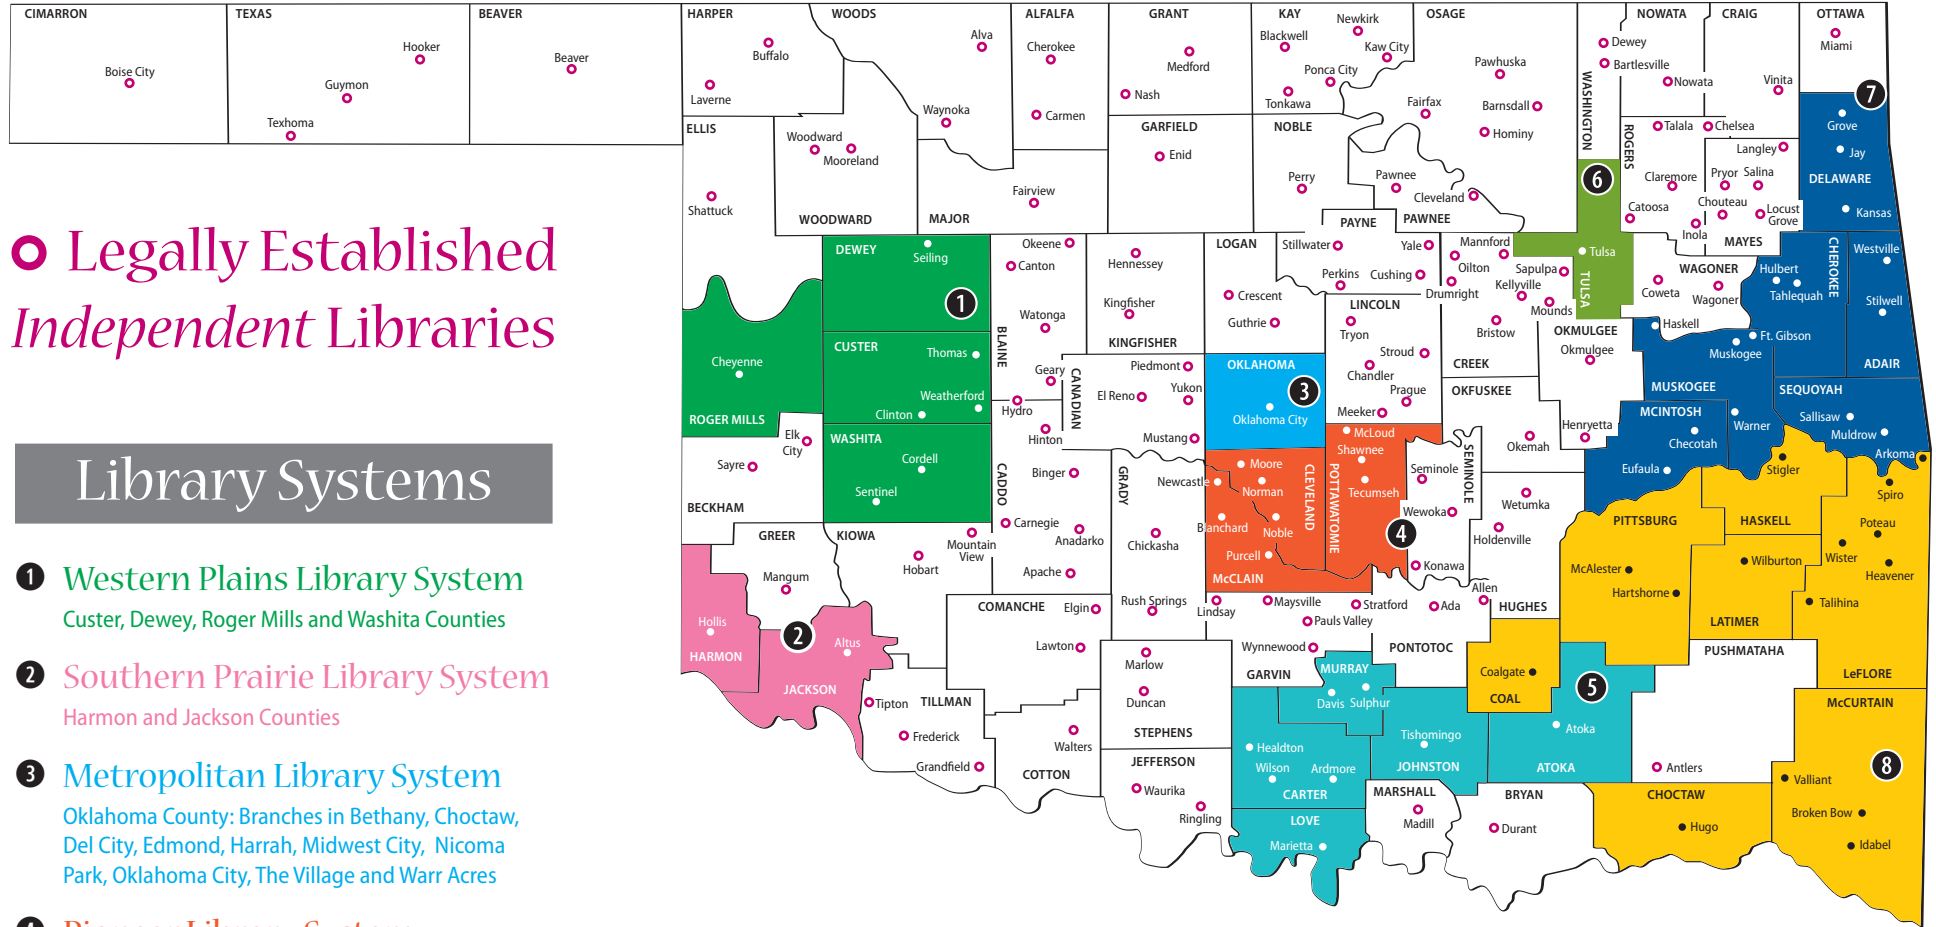

Oklahoma Public Libraries and Library Systems

○ Legally Established Independent Libraries

Library Systems

1 Western Plains Library System
Custer, Dewey, Roger Mills and Washita Counties

2 Southern Prairie Library System
Harmon and Jackson Counties

3 Metropolitan Library System
Oklahoma County: Branches in Bethany, Choctaw, Del City, Edmond, Harrah, Midwest City, Nicoma Park, Oklahoma City, The Village and Warr Acres

4 Pioneer Library System
Cleveland, McClain and Pottawatomie Counties

5 Southern Oklahoma Library System
Atoka, Carter, Johnston, Love and Murray Counties

6 Tulsa City-County Library System
Tulsa County: Branches in Bixby, Broken Arrow, Collinsville, Glenpool, Jenks, Owasso, Sand Springs, Skiatook, Sperry and Tulsa

7 Eastern Oklahoma District Library System
Adair, Cherokee, Delaware, McIntosh, Muskogee and Sequoyah Counties

8 Southeastern Public Library System of Oklahoma
Choctaw, Coal, Haskell, Latimer, LeFlore, McCurtain and Pittsburg Counties