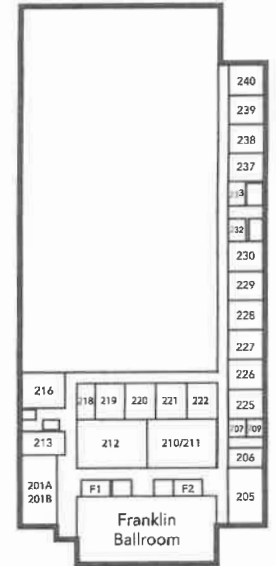

MARRIOTT CONFERENCE CENTER

AT

National Center for Employee Development

CC.NCED.COM

405.447.9000

MLC

Franklin

 Challenge Course Station Pavilion

- K** Ropes Course
- L** Jogging Trail
- M** Softball Field
- N** Horseshoes
- O** Volleyball

- P** Swimming Pool
- Q** Hot Tubs
- R** Tennis Courts
- S** Main Ballroom
- T** Pond

- U** Walking Path
- V** Franklin Ballroom
- W** MLC Meeting Space
- X** Guest Entrance
- Y** Fitness Entrance