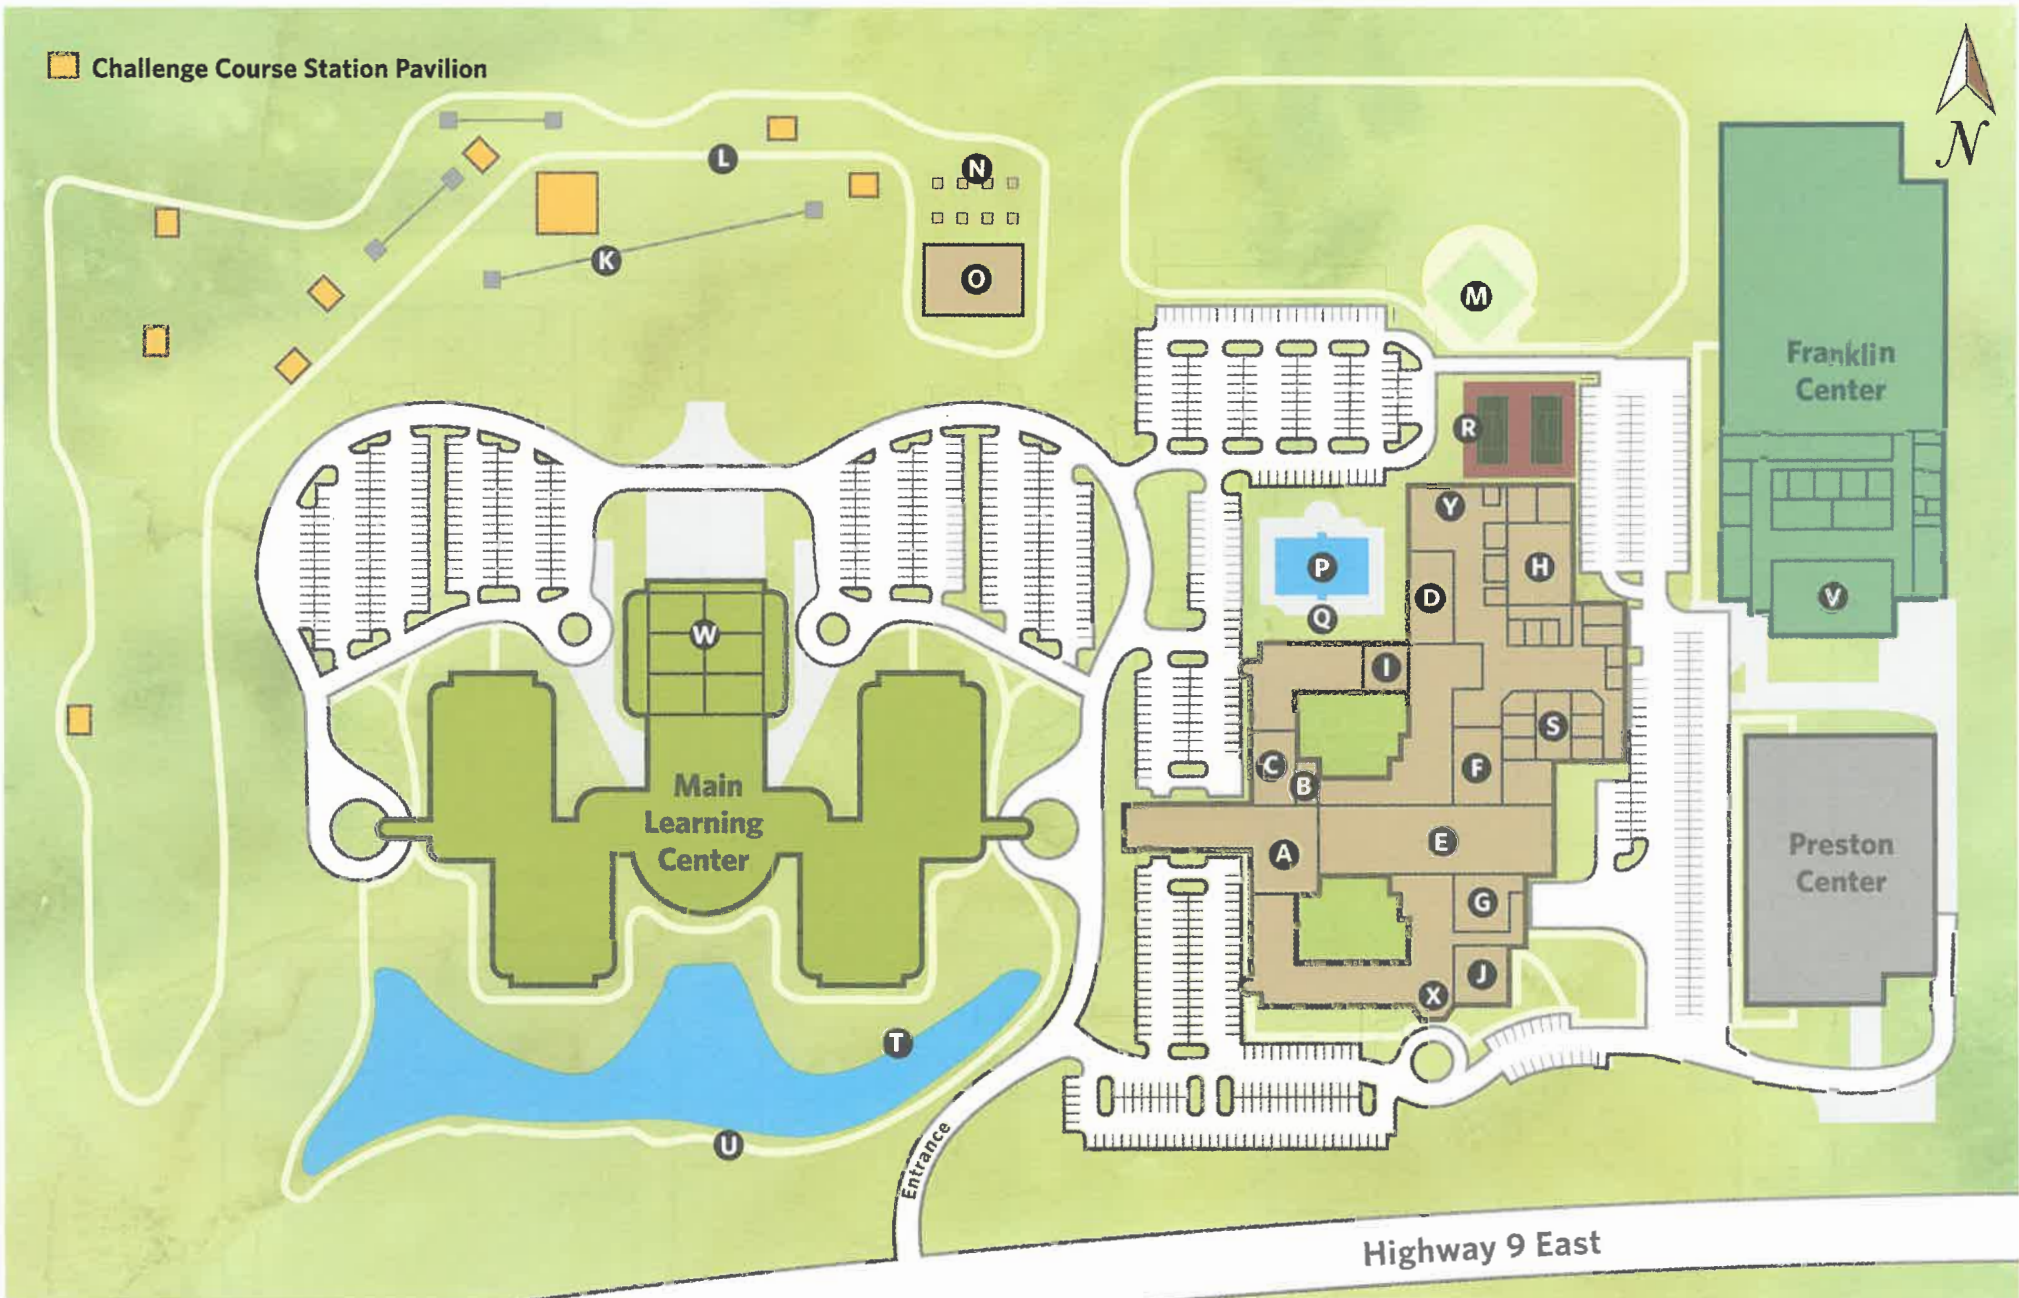

MARRIOTT CONFERENCE CENTER

AT

National Center for Employee Development

CC.NCED.COM

405.447.9000

MLC

Franklin

 Challenge Course Station Pavilion

THE CONFERENCE CENTER
AT
NCED
National Center for Employee Development
CC.NCED.COM 405.447.9000

- A** Hotel Lobby
- B** Front Desk
- C** Gift Shop/Starbucks
- D** Fitness Center
- E** 3 Squares Eatery

- F** GP 405
- G** Business Center
- H** Basketball Gym
- I** Billiards Room
- J** Clinic

- K** Ropes Course
- L** Jogging Trail
- M** Softball Field
- N** Horseshoes
- O** Volleyball

- P** Swimming Pool
- Q** Hot Tubs
- R** Tennis Courts
- S** Main Ballroom
- T** Pond

- U** Walking Path
- V** Franklin Ballroom
- W** MLC Meeting Space
- X** Guest Entrance
- Y** Fitness Entrance