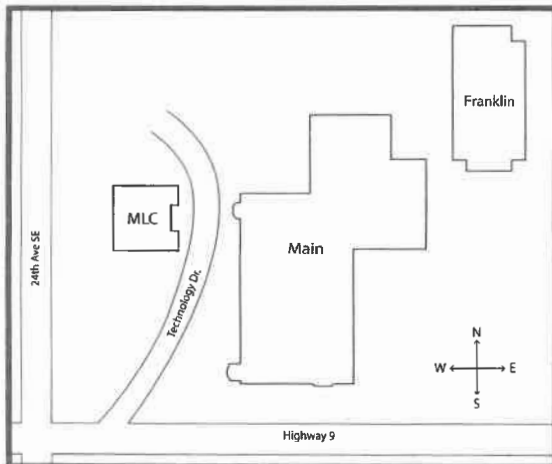

MARRIOTT CONFERENCE CENTER

AT

National Center for Employee Development

CC.NCED.COM

405.447.9000

MLC

Franklin

 Challenge Course Station Pavilion

- K** Ropes Course
- L** Jogging Trail
- M** Softball Field
- N** Horseshoes
- O** Volleyball

- P** Swimming Pool
- Q** Hot Tubs
- R** Tennis Courts
- S** Main Ballroom
- T** Pond

- U** Walking Path
- V** Franklin Ballroom
- W** MLC Meeting Space
- X** Guest Entrance
- Y** Fitness Entrance