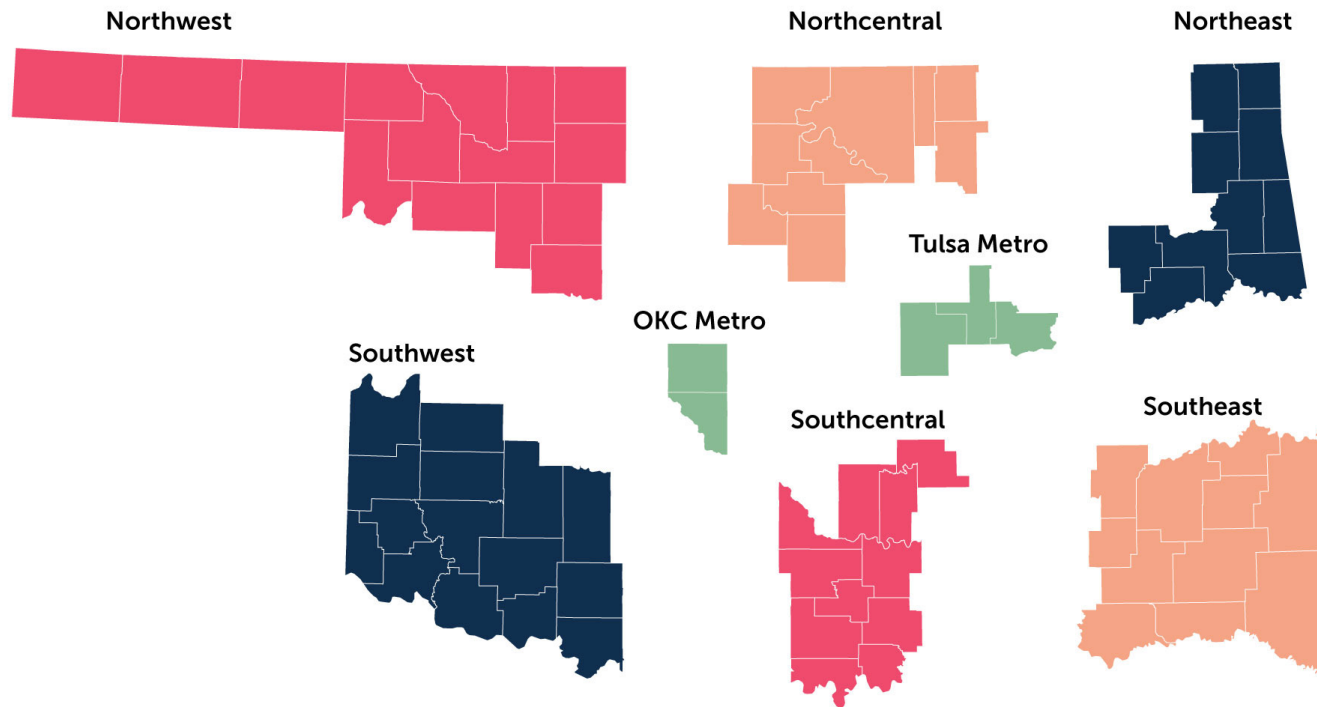

Counties served: Atoka, Bryan, Choctaw, Coal, Haskell, Hughes, Latimer, LeFlore, McCurtain, Pittsburg, & Pushmataha

Southwest

Great Plains Child Care Resource & Referral • 901 S Broadway • Hobart OK 73651

Counties served by each region:

[NORTHWEST](#), Alfalfa, Beaver, Blaine, Canadian, Cimarron, Dewey, Ellis, Garfield, Grant, Harper, Kingfisher, Major, Texas, Woods & Woodward

[NORTHCENTRAL](#), Kay, Lincoln, Logan, Noble, Nowata, Osage, Pawnee, Payne, Rogers & Washington

[NORTHEAST](#), Adair, Cherokee, Craig, Delaware, Mayes, McIntosh, Muskogee, Okmulgee, Ottawa & Sequoyah

[SOUTHWEST](#), Beckham, Caddo, Comanche, Cotton, Custer, Grady, Greer, Harmon, Jackson, Jefferson, Kiowa, Roger Mills, Stephens, Tillman & Washita

[OKC METRO](#), Cleveland & Oklahoma

[Tulsa METRO](#), Creek, Tulsa & Wagoner