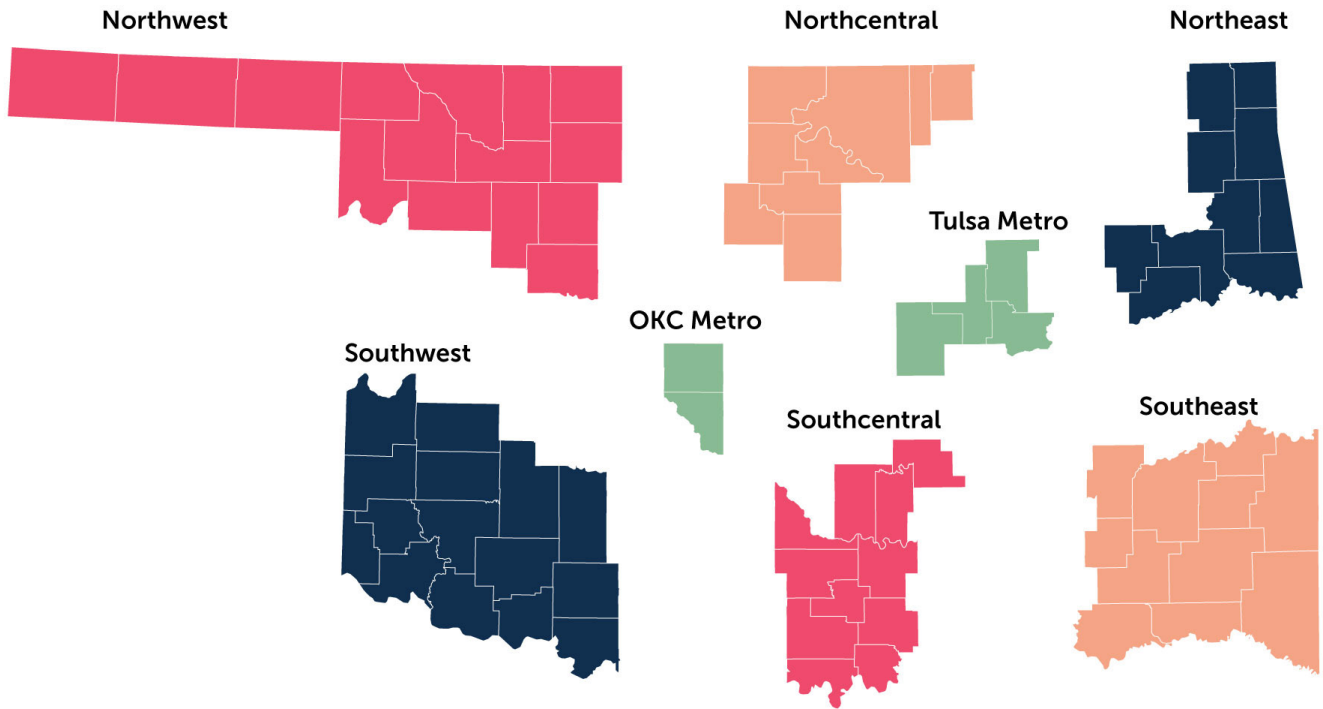

Counties served: Atoka, Bryan, Choctaw, Coal, Haskell, Hughes, Latimer, LeFlore, McCurtain, Pittsburg, & Pushmataha

Counties served: Beckham, Caddo, Comanche, Cotton, Custer, Grady, Greer, Harmon, Jackson, Jefferson, Kiowa, Roger Mills, Stephens, Tillman, & Washita

## Counties served by each region:

[NORTHWEST](#), Alfalfa, Beaver, Blaine, Canadian, Cimarron, Dewey, Ellis, Garfield, Grant, Harper, Kingfisher, Major, Texas, Woods & Woodward

[NORTHCENTRAL](#), Kay, Lincoln, Logan, Noble, Nowata, Osage, Pawnee, Payne & Washington

[OKC METRO](#), Cleveland & Oklahoma

[Tulsa METRO](#), Creek, Rogers, Tulsa & Wagoner